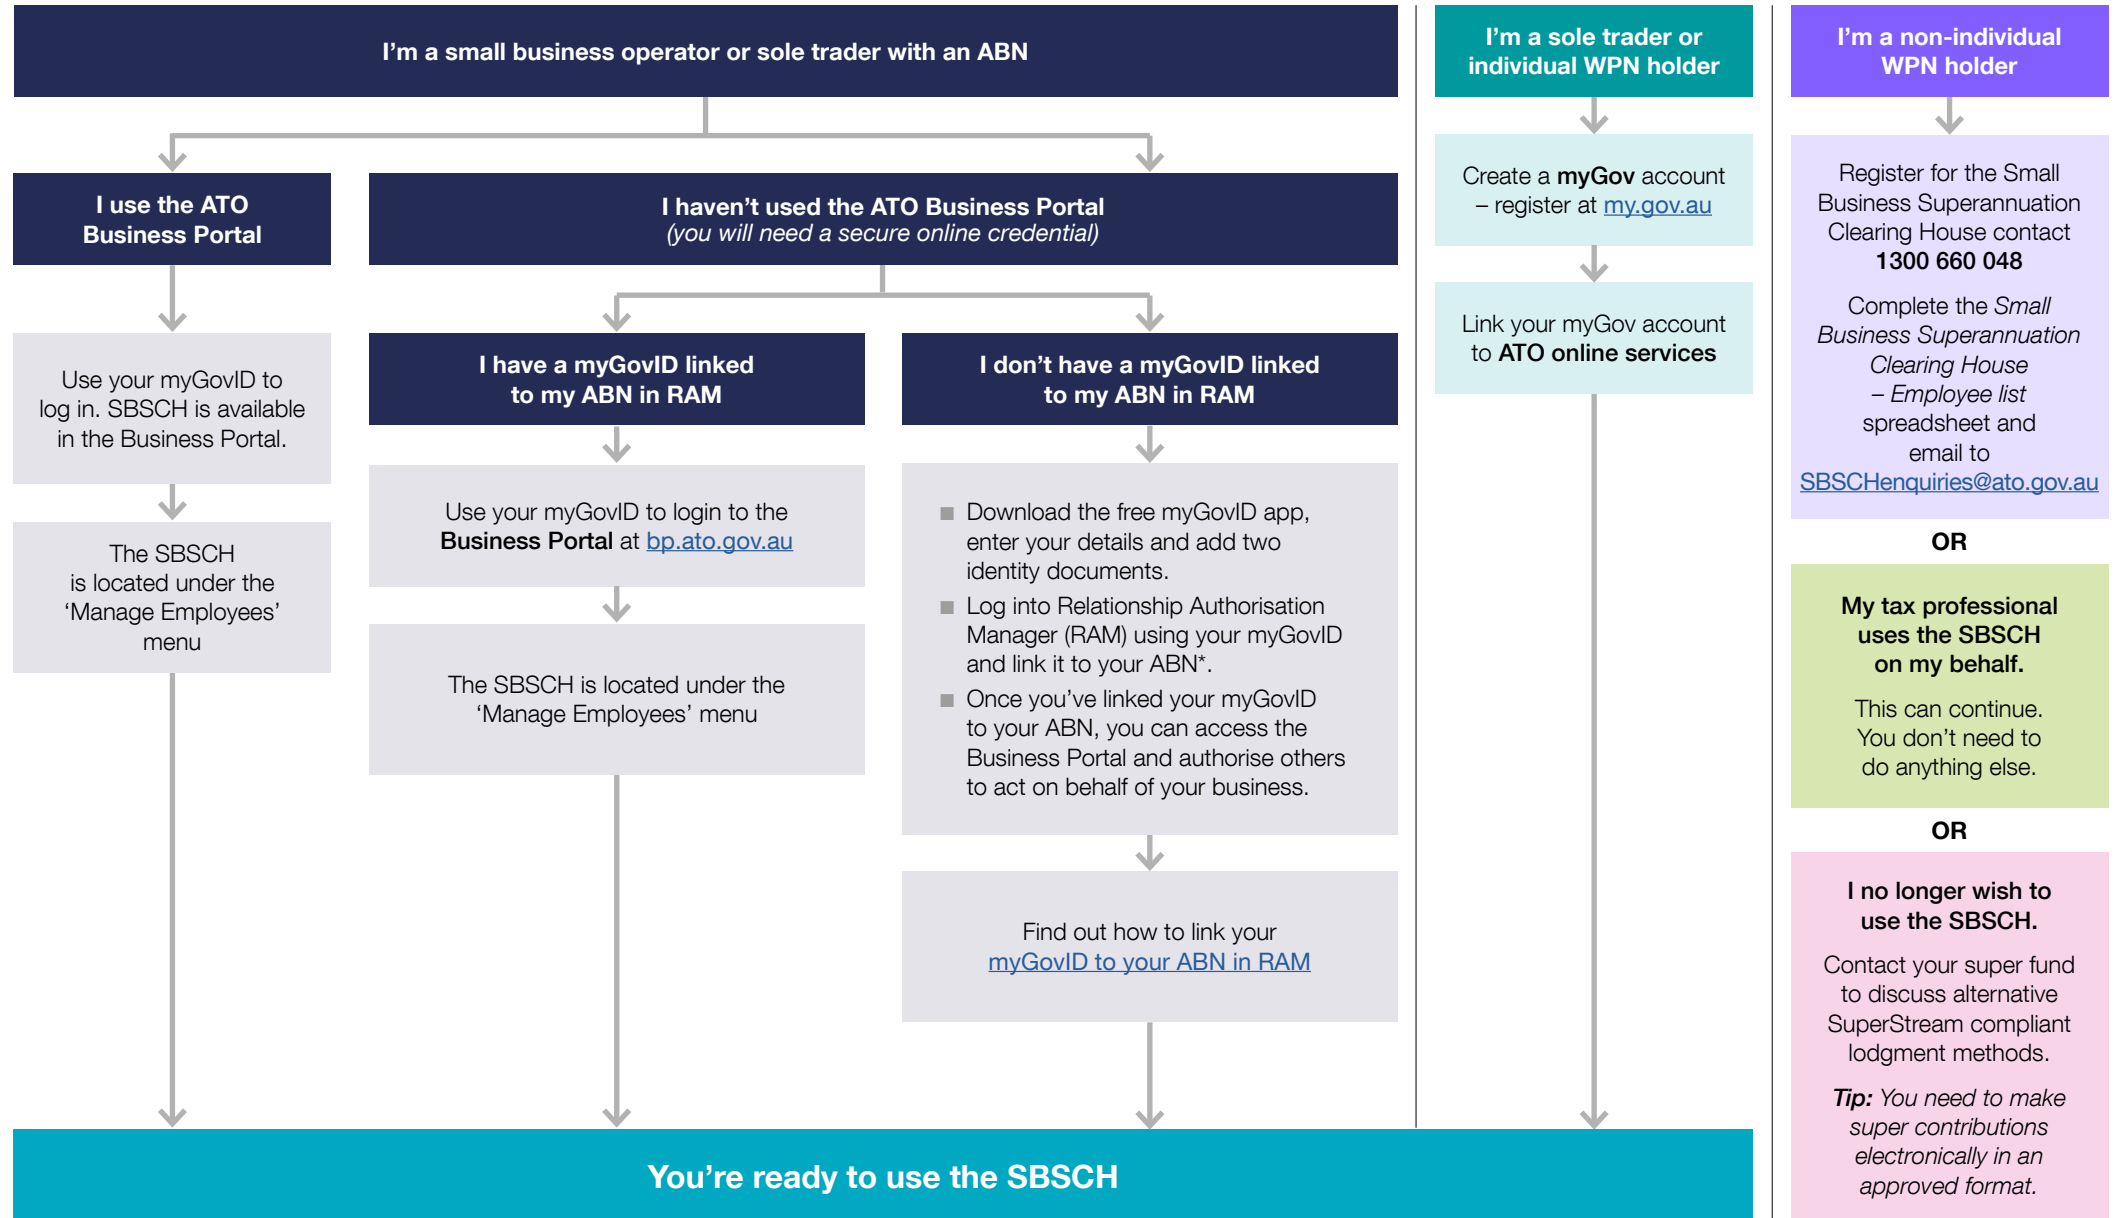

Accessing the Small Business Superannuation Clearing House (SBSCH)

* You'll need to be a principal authority to link your ABN to your myGovID in RAM.